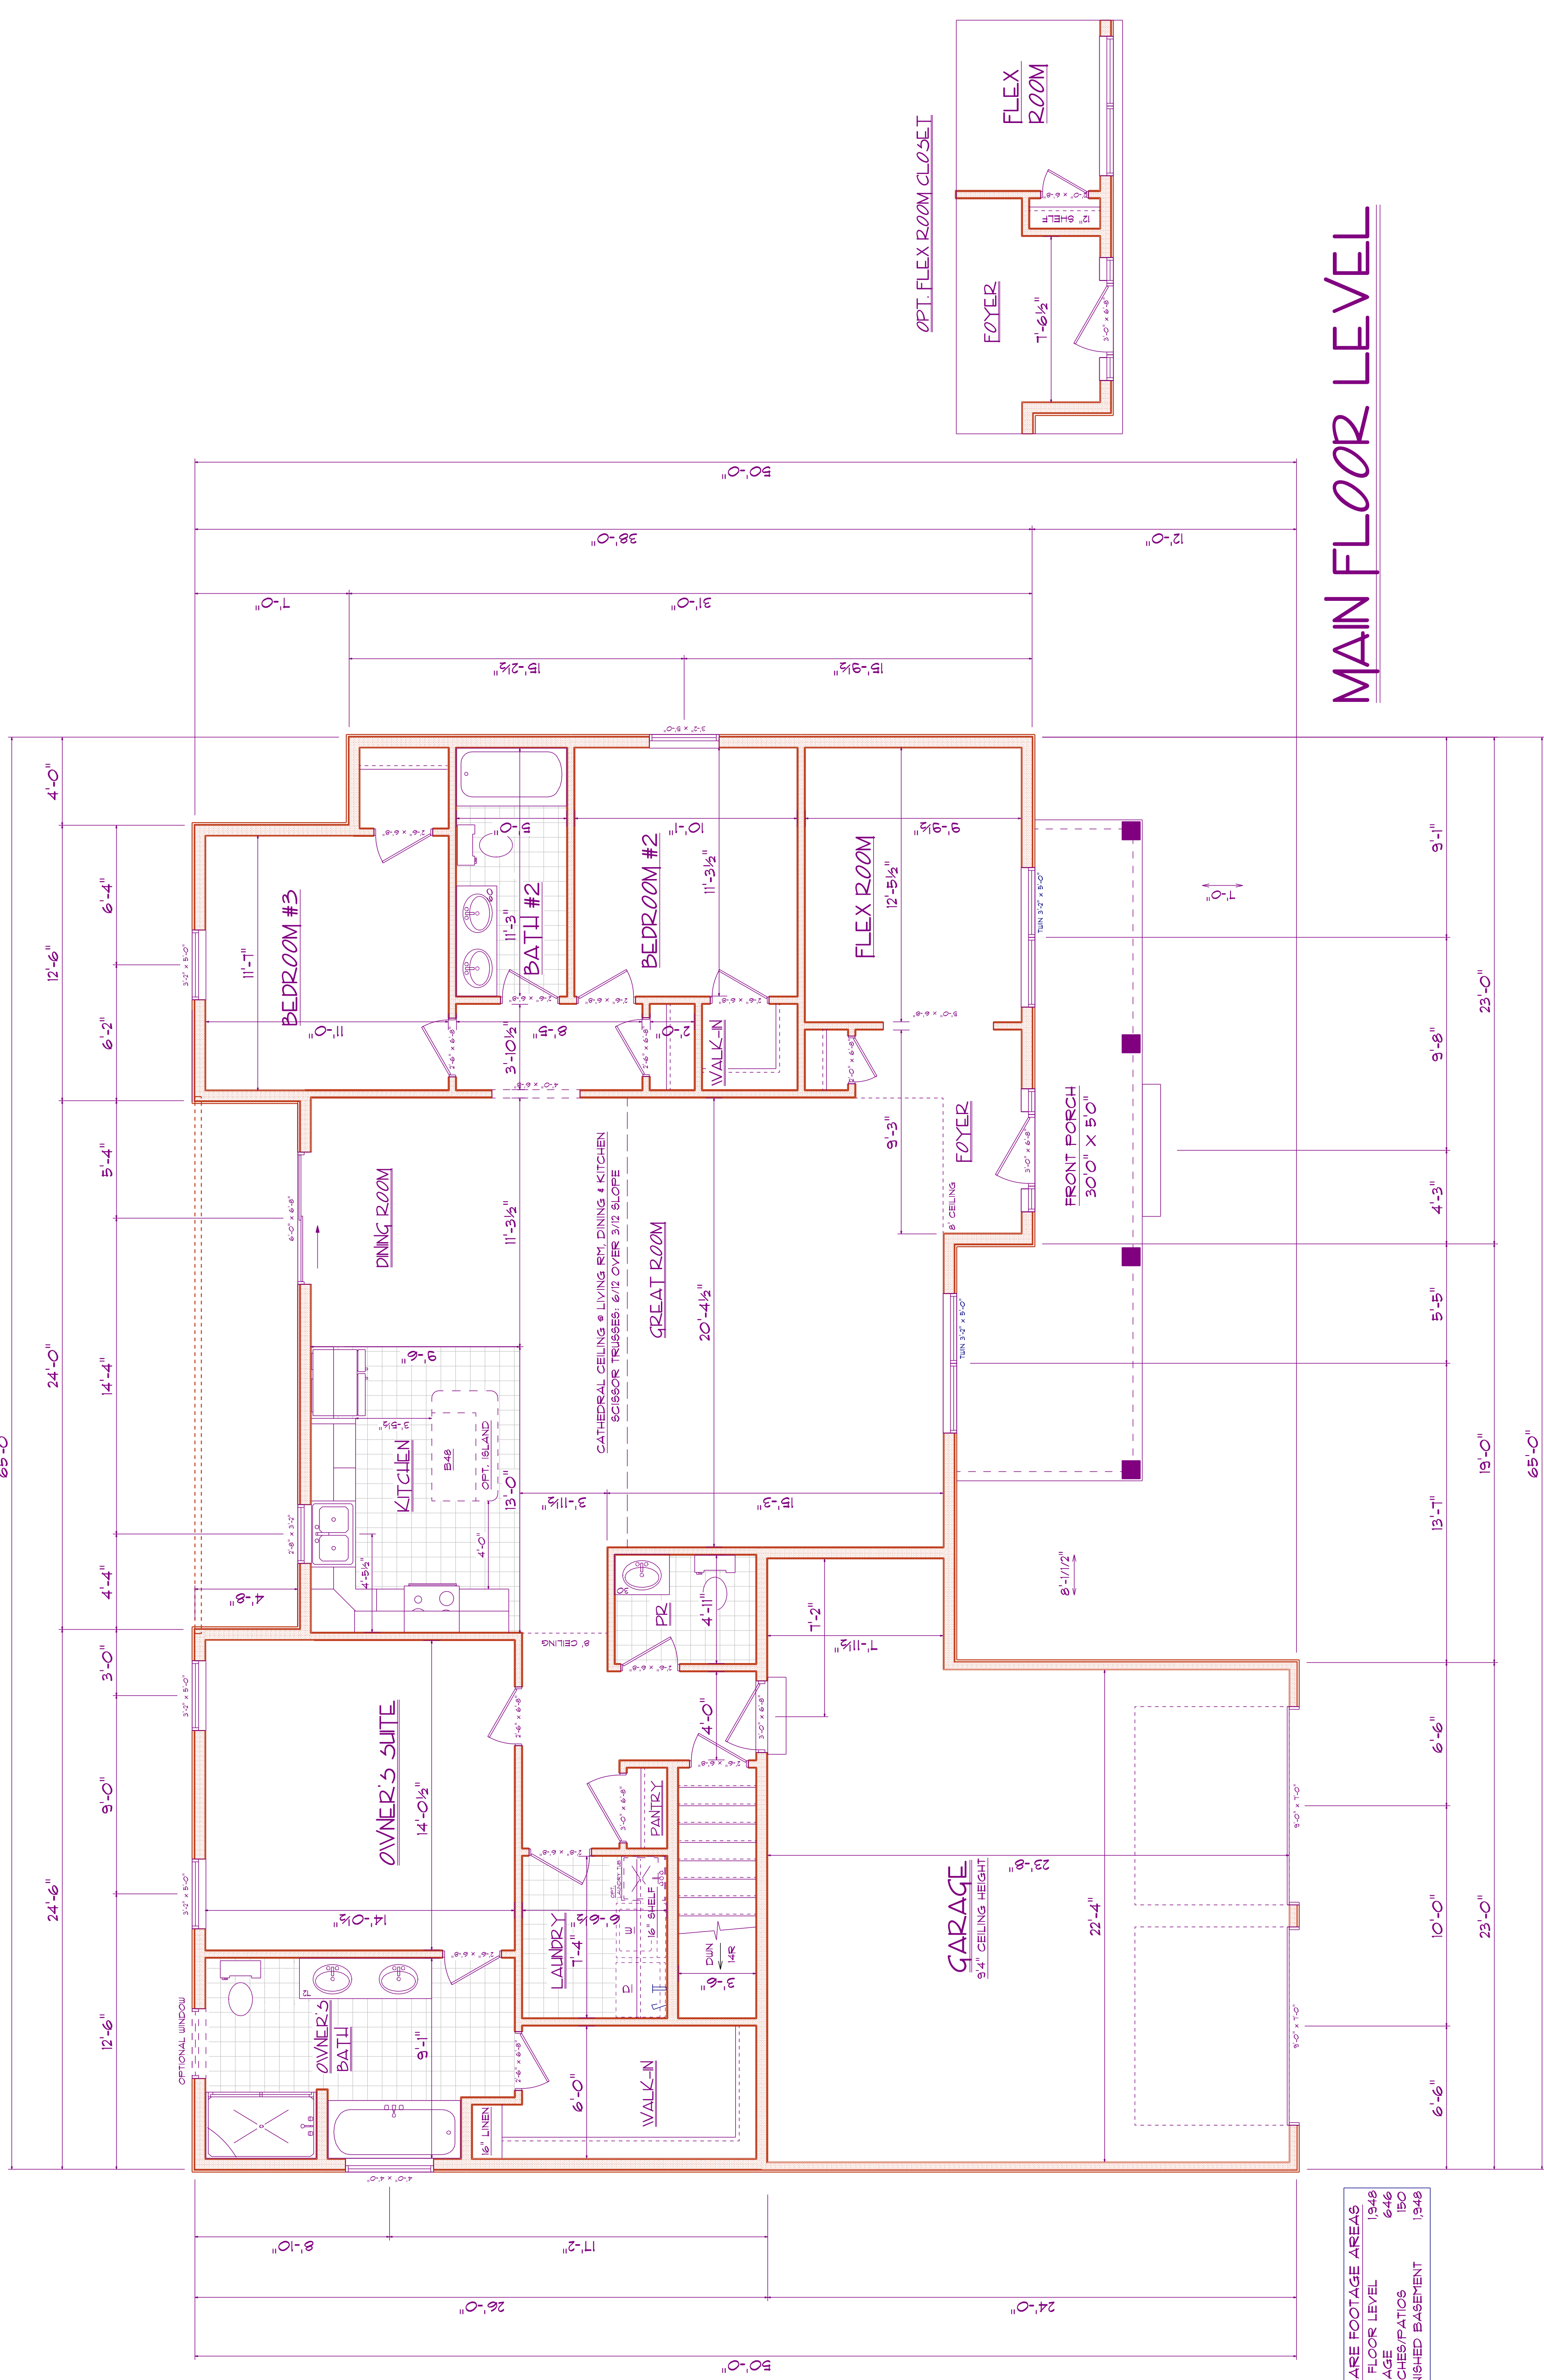

MAGNOLIA

SQUARE FOOTAGE AREAS	
MAIN FLOOR LEVEL	1948
GARAGE	646
PORCHES/PATIOS	150
UNFINISHED BASEMENT	1948

MAIN FLOOR LEVEL